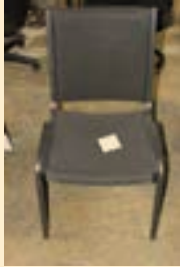

Stack Chair Black Vinyl
122 Lot 360
Total Stock (1)
~~\$10.00~~
\$5.00

Wooden Side Chair
With Upholstered Seat
122 Lot 361
Total Stock (1)
~~\$25.00~~
\$5.00

Comfort Sledbase
No Arms
122 Lot 362
Total Stock (1)
~~\$45.00~~
\$5.00

SEATING

CLEARANCE SALE ITEMS!

Strive Tablet Arm
With Upholstered Seat
122 Lot 381
Total Stock (1)
~~\$25.00~~
\$5.00

Strive Poly
Side Chair Red
122 Lot 366
Total Stock (1)
~~\$25.00~~
\$5.00

Side Chair
Black Fabric
122 Lot 367
Total Stock (1)
~~\$10.00~~
\$5.00