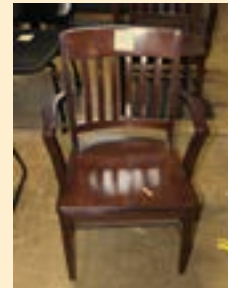

Lounge Chair
No Arms
122 Lot 311
Total Stock (1)
~~\$75.00~~
\$50.00

Wooden Side Chair
122 Lot 320
Total Stock (1)
~~\$50.00~~
\$25.00

Side Chair
On Casters
122 Lot 324
Total Stock (1)
~~\$25.00~~
\$10.00

New Windsor Poly Back
With Arms
122 Lot 325
Total Stock (1)
~~\$50.00~~
\$10.00

Wooden Side Chair
122 Lot 326
Total Stock (1)
~~\$50.00~~
\$25.00

Wooden Side Chair
122 Lot 327
Total Stock (1)
~~\$50.00~~
\$25.00