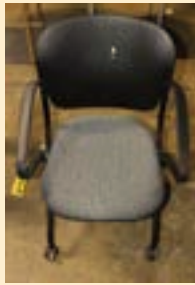

CLEARANCE SALE ITEMS!

Brown Fabric Settee
122 Lot 305
Total Stock (1)
~~\$175.00~~
\$125.00

Lounge Chair
122 Lot 306
Total Stock (1)
~~\$75.00~~
\$50.00

Settee Wood Frame
Grey Upholstery
122 Lot 310
Total Stock (1)
~~\$250.00~~
\$199.00

Lounge Chair
No Arms
122 Lot 311
Total Stock (1)
~~\$75.00~~
\$50.00

Wooden Side Chair
122 Lot 320
Total Stock (1)
~~\$50.00~~
\$25.00

Side Chair
On Casters
122 Lot 324
Total Stock (1)
~~\$25.00~~
\$10.00