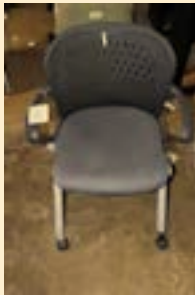

SEATING

Blue JeHee
123 Lot 398
Total Stock (1)
~~\$75.00~~
\$50.00

Norix Lounge Chair
123 Lot 9
Total Stock (3)
~~\$75.00 ea~~
\$50.00

Norix Lounge Chair
123 Lot 8
Total Stock (4)
~~\$75.00 ea~~
\$50.00

Airport 3 Seat Bench
No Arms
122 Lot 382
Total Stock (1)
~~\$299.00~~
\$175.00

CLEARANCE SALE ITEMS!

Brown Fabric Settee
122 Lot 305
Total Stock (1)
~~\$175.00~~
\$125.00

Lounge Chair
122 Lot 306
Total Stock (1)
~~\$75.00~~
\$50.00

Settee Wood Frame
Grey Upholstery
122 Lot 310
Total Stock (1)
~~\$250.00~~
\$199.00

Lounge Chair
No Arms
122 Lot 311
Total Stock (1)
~~\$75.00~~
\$50.00

Wooden Side Chair
122 Lot 320
Total Stock (1)
~~\$50.00~~
\$25.00

Side Chair
On Casters
122 Lot 324
Total Stock (1)
~~\$25.00~~
\$10.00