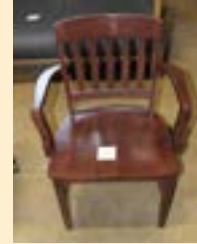

SEATING

Blue JeHee
123 Lot 398
Total Stock (1)
~~\$75.00~~
\$50.00

Norix Lounge Chair
123 Lot 9
Total Stock (3)
~~\$75.00 ea~~
\$50.00

Norix Lounge Chair
123 Lot 8
Total Stock (4)
~~\$75.00 ea~~
\$50.00

Airport 3 Seat Bench
No Arms
122 Lot 382
Total Stock (1)
~~\$299.00~~
\$175.00

CLEARANCE SALE ITEMS!

Brown Fabric Settee
122 Lot 305
Total Stock (1)
~~\$175.00~~
\$125.00

Lounge Chair
122 Lot 306
Total Stock (1)
~~\$75.00~~
\$50.00

Settee Wood Frame
Grey Upholstery
122 Lot 310
Total Stock (1)
~~\$250.00~~
\$199.00

Lounge Chair
No Arms
122 Lot 311
Total Stock (1)
~~\$75.00~~
\$50.00

Wooden Side Chair
122 Lot 320
Total Stock (1)
~~\$50.00~~
\$25.00

Side Chair
On Casters
122 Lot 324
Total Stock (1)
~~\$25.00~~
\$10.00