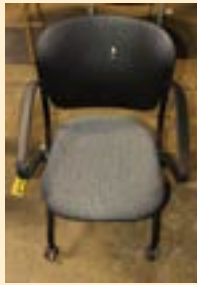

# CLEARANCE SALE ITEMS!

Lounge Chair  
122 Lot 306  
Total Stock (1)  
~~\$75.00~~  
**\$50.00**

Settee Wood Frame  
Grey Upholstery  
122 Lot 310  
Total Stock (1)  
~~\$250.00~~  
**\$199.00**

Lounge Chair  
No Arms  
122 Lot 311  
Total Stock (1)  
~~\$75.00~~  
**\$50.00**

Wooden Side Chair  
122 Lot 320  
Total Stock (1)  
~~\$50.00~~  
**\$25.00**

Side Chair  
On Casters  
122 Lot 324  
Total Stock (1)  
~~\$25.00~~  
**\$10.00**

New Windsor Poly Back  
With Arms  
122 Lot 325  
Total Stock (1)  
~~\$50.00~~  
**\$10.00**