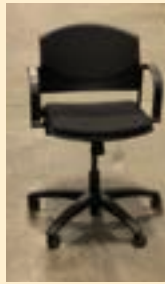

Alta Standard Leg  
With Arms  
122LOT239  
Total Stock (1)  
~~\$49.00~~  
**\$5.00**

Side Chair  
122 Lot #87  
Total Stock (1)  
~~\$75.00~~  
**\$10.00**

New Windsor  
No Arms  
Upholstered Seat/Back  
122LOT236  
Total Stock (2)  
~~\$150.00-ea.~~  
**\$75.00**

Eddy Polly  
Right Handed  
Tablet Arm  
Black Polly  
122LOT256  
Total Stock (1)  
~~\$99.00~~  
**\$10.00**

SEATING

# CLEARANCE SALE ITEMS!

Torsion Flex Back Sled  
Base Side Chair  
Black Poly  
122Lot141  
Total Stock (1)  
~~\$45.00~~ **\$5.00**

Side Chair  
122 Lot 70  
Total Stock (1)  
~~\$30.00~~  
**\$5.00**

Small Task Chair  
122Lot 267  
Total Stock (1)  
~~\$100.00.~~  
**\$75.00**

Strive Stool  
Upholstered Seat  
122 LOT 291  
Total Stock (4)  
~~\$125.00 ea.~~  
**\$85.00**

Stack Chair  
122 Lot 392  
Total Stock (1)  
~~\$15.00~~  
**\$5.00**

Strive Cafe' Stool  
Seat height 29"  
Frame: Cool Grey  
Fabric: Foundation 10  
Parade Blue (F30)  
122 Lot 406  
Total Stock (4)  
~~\$218.00 ea.~~ **\$125.00**