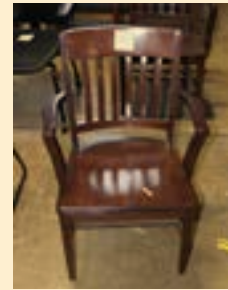

# CLEARANCE SALE ITEMS!

Lounge Chair  
122 Lot 306  
Total Stock (1)  
~~\$75.00~~  
**\$50.00**

Settee Wood Frame  
Grey Upholstery  
122 Lot 310  
Total Stock (1)  
~~\$250.00~~  
**\$199.00**

Lounge Chair  
No Arms  
122 Lot 311  
Total Stock (1)  
~~\$75.00~~  
**\$50.00**

Wooden Side Chair  
122 Lot 320  
Total Stock (1)  
~~\$50.00~~  
**\$25.00**

Side Chair  
On Casters  
122 Lot 324  
Total Stock (1)  
~~\$25.00~~  
**\$10.00**

New Windsor Poly Back  
With Arms  
122 Lot 325  
Total Stock (1)  
~~\$50.00~~  
**\$10.00**

Wooden Side Chair  
122 Lot 326  
Total Stock (1)  
~~\$50.00~~  
**\$25.00**

Wooden Side Chair  
122 Lot 327  
Total Stock (1)  
~~\$50.00~~  
**\$25.00**

Sterling Stool  
Foot Ring  
122 Lot 329  
Total Stock (1)  
~~\$150.00~~  
**\$125.00**