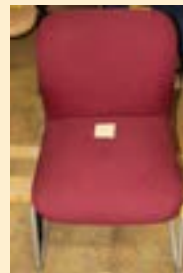

Comfort Sledbase
No Arms
122 Lot 362
Total Stock (1)
~~$45.00~~
$5.00

SEATING