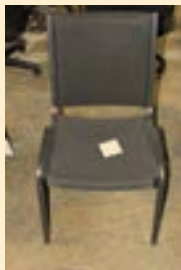

Banquet Chair  
Black Fabric  
122 Lot 194  
Total Stock (1)  
~~\$00.00~~  
**\$5.00**

Stack Chair Black Vinyl  
122 Lot 360  
Total Stock (1)  
~~\$10.00~~  
**\$5.00**

Wooden Side Chair  
With Upholstered Seat  
122 Lot 361  
Total Stock (1)  
~~\$25.00~~  
**\$5.00**

Comfort Sledbase  
No Arms  
122 Lot 362  
Total Stock (1)  
~~\$45.00~~  
**\$5.00**

SEATING

# CLEARANCE SALE ITEMS!

Strive Tablet Arm  
With Upholstered Seat  
122 Lot 381  
Total Stock (1)  
~~\$25.00~~  
**\$5.00**

Strive Poly  
Side Chair Red  
122 Lot 366  
Total Stock (1)  
~~\$25.00~~  
**\$5.00**