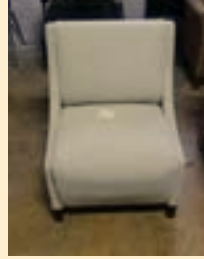

Airport 3 Seat Bench  
No Arms  
122 Lot 382  
Total Stock (1)  
~~\$299.00~~

# CLEARANCE SALE ITEMS!

Lounge Chair  
122 Lot 306  
Total Stock (1)  
~~\$75.00~~  
**\$50.00**

Settee Wood Frame  
Grey Upholstery  
122 Lot 310  
Total Stock (1)  
~~\$250.00~~  
**\$199.00**

Lounge Chair  
No Arms  
122 Lot 311  
Total Stock (1)  
~~\$75.00~~  
**\$50.00**