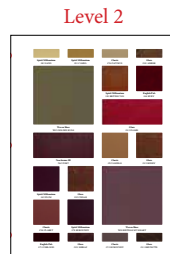

Note: Featured fabrics are provided as a general guide and do not guarantee exact duplication of colors, textures or designs. To ensure the fabric selection meets your expectations, please request a sample from your Account Representative.

Foundation 10

Cosmopolitan, Quattro

Jupiter, Kazoo, Miller

Columbia, Primary, Revere

Classic, Glaze

Knack, Ascend, Free, Fuse