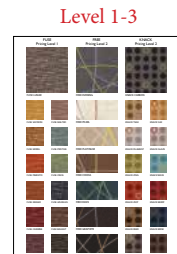

CONTRACT SEATING FABRICS

MCE offers our customers discounted pricing on a variety of fabric patterns and colors. We take pride in constructing your seating product and hand-covering it with the fabric of your choice. Please click on the icons below to view and download any of our fabric cards.

Foundation 10

Cosmopolitan, Quattro

Jupiter, Kazoo, Miller

Columbia, Primary, Revere

Classic, Glaze

Knack, Ascend, Free, Fuse