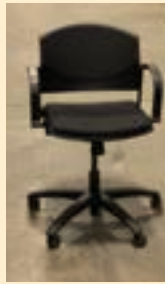

Side Chair
122 Lot #87
Total Stock (1)
~~\$75.00~~
\$10.00

New Windsor
No Arms
Upholstered Seat/Back
122LOT236
Total Stock (2)
~~\$150.00-
ea.~~
\$75.00

Eddy Polly
Right Handed
Tablet Arm
Black Polly
122LOT256
Total Stock (1)
~~\$99.00~~ **\$10.00**

SEATING

CLEARANCE SALE ITEMS!

Torsion Flex Back Sled
Base Side Chair
Black Poly
122Lot141
Total Stock (1)
~~\$45.00~~ **\$5.00**

Side Chair
122 Lot #70
Total Stock (1)
~~\$30.00~~
\$5.00

Small Task Chair
122Lot 267
Total Stock (1)
~~\$100.00~~
\$75.00

Strive Stool
Upholstered Seat
122 LOT 291
Total Stock (4)
~~\$125.00 ea.~~
\$85.00

Stack Chair
122 Lot 392
Total Stock (1)
~~\$15.00~~
\$5.00

Strive Cafe' Stool
Seat height 29"
Frame: Cool Grey
Fabric: Foundation 10
Parade Blue (F30)
122 Lot 406
Total Stock (4)
~~\$218.00 ea.~~ **\$125.00**