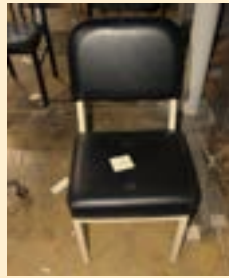

Alta Sledbase With Arms
122 Lot 346
Total Stock (1)
~~\$20.00~~
\$5.00

Dakota Double Frame
122 Lot 348
Total Stock (1)
~~\$10.00~~
\$5.00

Alta No Arms
122 Lot 349
Total Stock (1)
~~\$25.00~~
\$5.00

Sterling High Back
With Arms
122 Lot 350
Total Stock (1)
~~\$125.00~~
\$99.00

New Windsor With Arms
122 Lot 351
Total Stock (1)
~~\$75.00~~
\$50.00

Comfort Sledbase
With Upholstered Arms
122 Lot 352
Total Stock (1)
~~\$50.00~~
\$5.00

Stack Chair Black Vinyl
122 Lot 356
Total Stock (1)
~~\$10.00~~
\$5.00