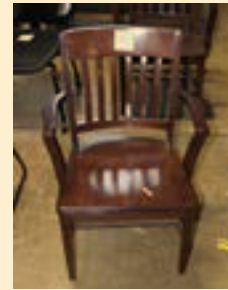

Lounge Chair
No Arms
122 Lot 311
Total Stock (1)
~~\$75.00~~
\$50.00

Wooden Side Chair
122 Lot 320
Total Stock (1)
~~\$50.00~~
\$25.00

Open End Chair
122 Lot 322
Total Stock (1)
~~\$25.00~~
\$5.00

Side Chair
On Casters
122 Lot 324
Total Stock (1)
~~\$25.00~~
\$10.00

New Windsor Poly Back
With Arms
122 Lot 325
Total Stock (1)
~~\$50.00~~
\$10.00

Wooden Side Chair
122 Lot 326
Total Stock (1)
~~\$50.00~~
\$25.00

Wooden Side Chair
122 Lot 327
Total Stock (1)
~~\$50.00~~
\$25.00