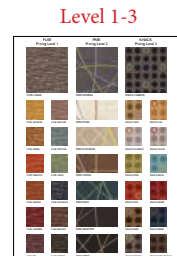

Foundation 10

~~Camelot, Cosmopolitan, Essex, Quattro, Twister~~

Confetti, Jupiter, Kazoo, Legend, Miller

Columbia, Primary, Revere, TV Land, Valle

~~Classic, Glaze, English Pub, Discontinued, Neochrome III, Spirit Millennium, Woven Hues Discontinued~~