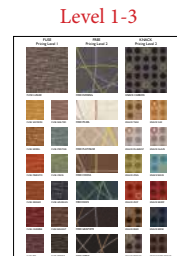

Foundation 10

~~Camelot, Cosmopolitan, Essex, Quattro, Twister~~

~~Confetti, Jupiter, Kazoo, Legend, Miller~~

~~Columbia, Primary, Revere, TV Land, Valle~~

~~Classic, Glaze, English Pub, Discontinued, Neochrome III, Spirit Millennium, Woven Hues Discontinued~~